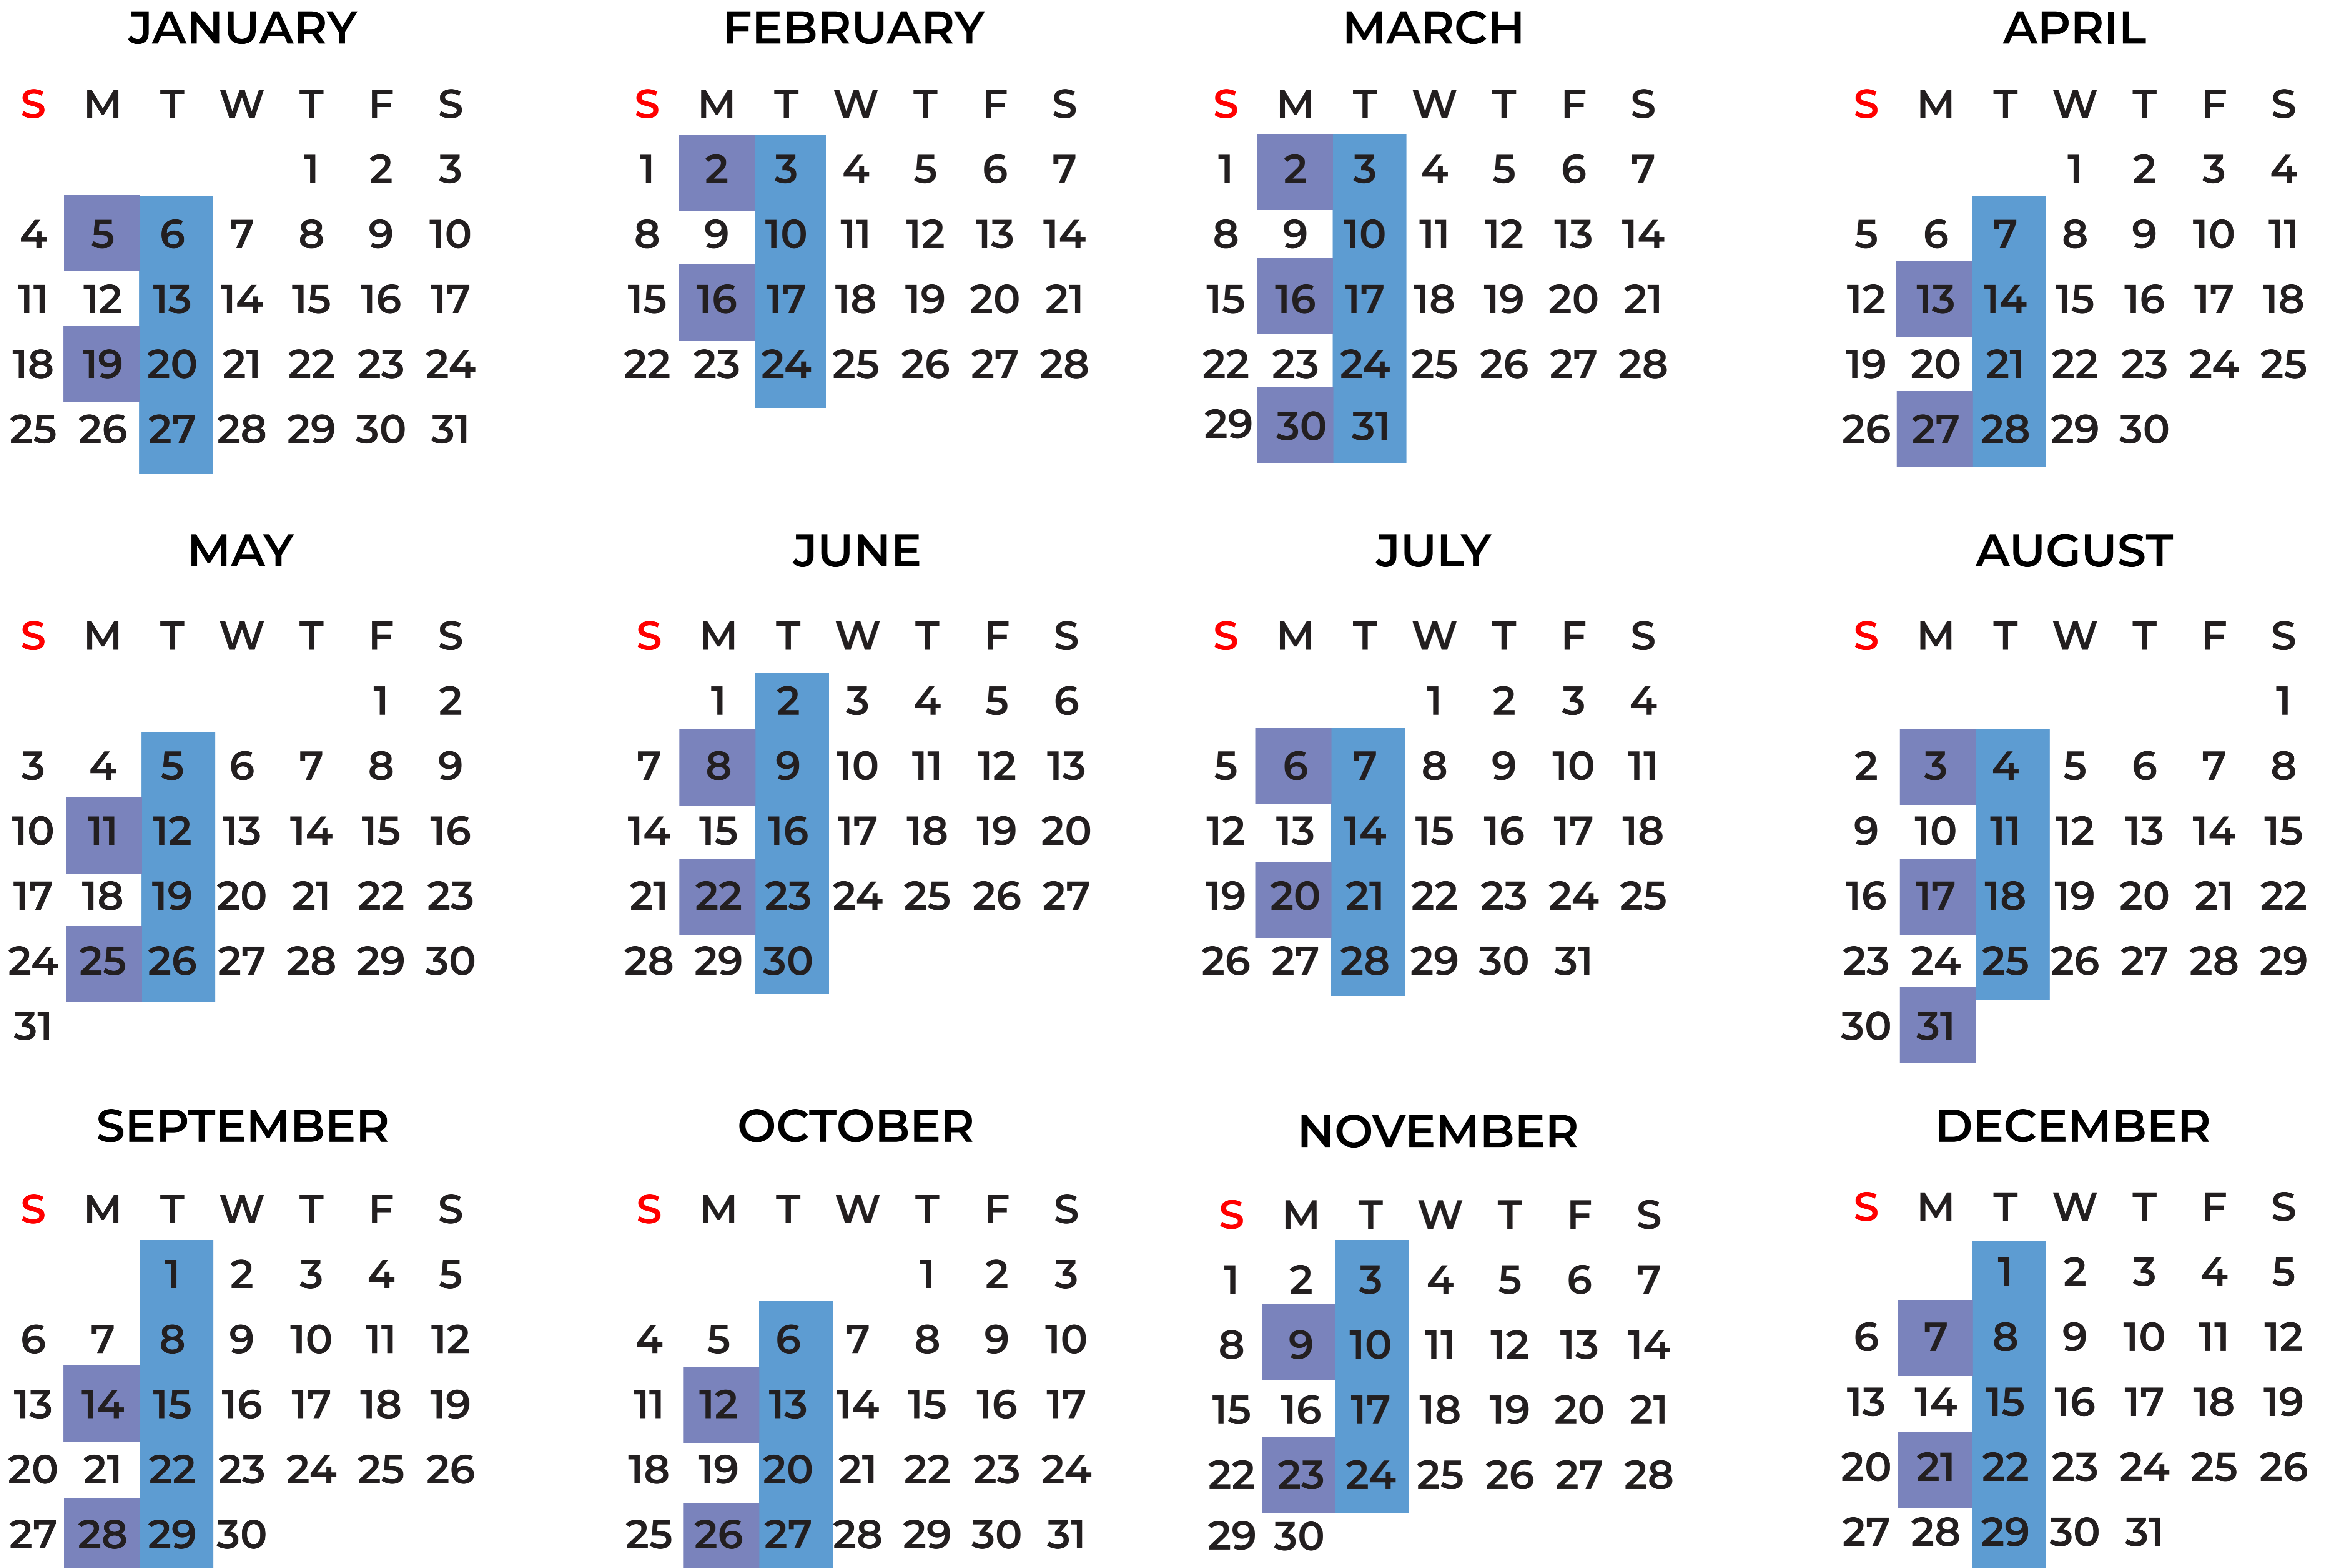

2026

Mercersburg Trash & Recycling Schedule

833-878-7274 or 814-542-4751

www.patriotdisposal.net

 = Collection for Trash  = Collection for Recycling

PLEASE NOTE: We no longer accept glass of any kind for recycling

If your collection day falls on or after one of the Holidays listed above that we observe, your service will be delayed by **ONE** day for that week. For example, on Memorial Day, Monday customers will be picked up on Tuesday, Tuesday customers on Wednesday, Wednesday customers on Thursday, Thursday customers on Friday, and Friday customers on Saturday.

2026 Holiday Collection

- New Year's Day - January 1st (Thursday) **ONE DAY DELAY**
- Memorial Day - May 25th (Monday) **ONE DAY DELAY**
- Independence Day - July 4th (Saturday) **NO DELAY**
- Labor Day - September 7th (Monday) **ONE DAY DELAY**
- Thanksgiving Day - November 26th (Thursday) **ONE DAY DELAY**
- Christmas Day - December 25th (Friday) **ONE DAY DELAY**